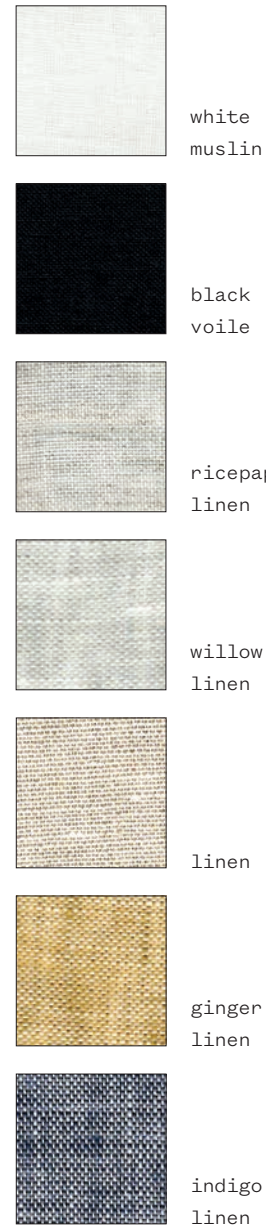

Cumulus Floor Lamp

Fashioned timber creates a beautiful and well crafted stand for the Cumulus pendant. Like a cloud in a stage set, the Cumulus floor lamp suspends its ethereal shade from a pivoting arm. Solid timber, attractive machined metal components and an integrated lamp cord make this floor lamp a beautiful and unique furniture piece.

Enoki

7/66 wyatt street adelaide sa 5000
+618-8271-5500 www.enoki.com.au
Enoki Pty Ltd © 2016

cumulus

Floor Lamp

cumulus

Shade fabric options

Flex colour options

Stand options

Dimensions

Stand
260mm w x 1850mm h

Shade
460mm w x 550mm h

Shade

- Cotton and linen fabric shades.
- Custom fabrics available upon request.

Frame

- Tasmanian oak frame.
- Connectors - standard polypropylene and low density polyethylene.

Stand

- Tasmanian oak and american walnut option.

Flex

- 2.5m of red cotton flex.
- Longer flex is available at an additional cost.
- Custom flex colours available upon request.

Lamps

- Recommended (USA) Bulb*
- G30 14 Watt 120V Warm White Compact Fluorescent
 - 75 Watt Incandescent Equivalent
 - Maximum 100 Watt
 - Medium Base Bulb