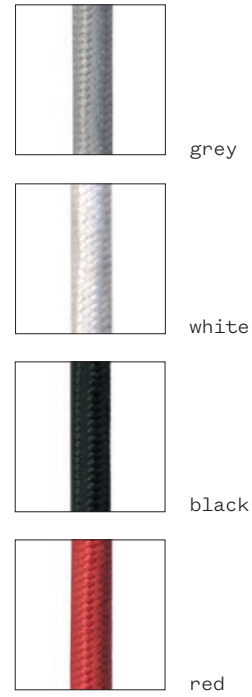

Cumulus Floor Lamp

Fashioned timber creates a beautiful and well crafted stand for the Cumulus pendant. Like a cloud in a stage set, the Cumulus floor lamp suspends its ethereal shade from a pivoting arm. Solid timber, attractive machined metal components and an integrated lamp cord make this floor lamp a beautiful and unique furniture piece.

Enoki

7/66 wyatt street adelaide sa 5000
+618-8271-5500 www.enoki.com.au
Enoki Pty Ltd © 2016

cumulus

Floor Lamp

cumulus

Shade fabric options

Flex colour options

Stand options

Dimensions

Stand
260mm w x 1850mm h

Shade
460mm w x 550mm h

Shade

- Cotton and linen fabric shades.
- Custom fabrics available upon request.

Frame

- Tasmanian oak frame.
- Connectors - standard polypropylene and low density polyethylene.

Stand

- Tasmanian oak and american walnut option.

Flex

- 2.5m of red cotton flex.
- Longer flex is available at an additional cost.
- Custom flex colours available upon request.

Lamps

- Recommended (USA) Bulb*
- G30 14 Watt 120V Warm White Compact Fluorescent
 - 75 Watt Incandescent Equivalent
 - Maximum 100 Watt
 - Medium Base Bulb