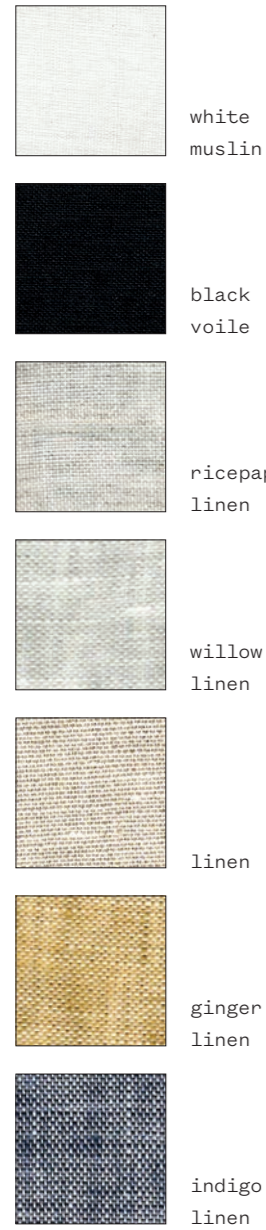

#### Cumulus Pendant

There is a time when you look up into the sky and imagine the possibilities of a cloud's form. It could be a ship or a dragon, but at the same time it is still a cloud. Our Cumulus lights are a contradiction of themselves. At first glance they are a simple and elegant shape, but with closer inspection they are complex structures with the guise of a simple veil.

#### Pendant

460-660-860

cumulus

**Shade fabric options**

**Flex colour options**

**Dimensions**

460mm w x 550mm h  
 660mm w x 780mm h  
 860mm w x 1015mm h

**Shade**

- Cotton and linen fabric shades.
- Custom fabrics available upon request.

**Frame**

- Tasmanian oak frame.
- Connectors - standard polypropylene and low density polyethylene.

**Flex**

- 2.5m of grey cotton flex.
- Longer flex is available at an additional cost.
- White ceiling rose and plastic lamp holder.
- Custom flex colours available upon request.