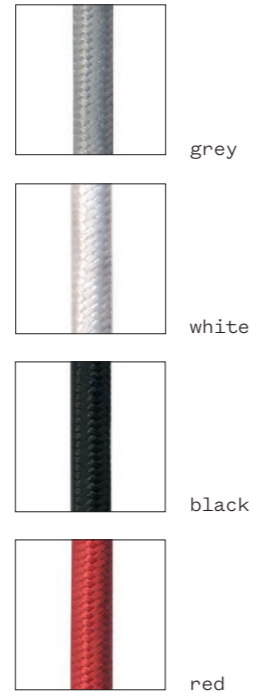

#### Pendant

460-660-860

cumulus

**Shade fabric options**

**Flex colour options**

**Dimensions**

460mm w x 550mm h  
 660mm w x 780mm h  
 860mm w x 1015mm h

**Shade**

- Cotton and linen fabric shades.
- Custom fabrics available upon request.

**Frame**

- Tasmanian oak frame.
- Connectors - standard polypropylene and low density polyethylene.

**Flex**

- 2.5m of grey cotton flex.
- Longer flex is available at an additional cost.
- White ceiling rose and plastic lamp holder.
- Custom flex colours available upon request.