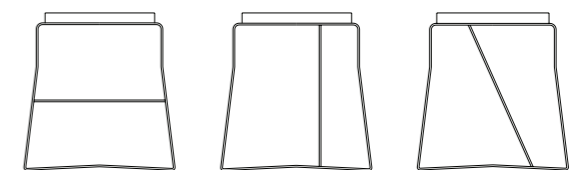

Woof Stool

Early sketches reveal the form of a dog in flight. Form and materiality is at the core of the design of our Woof stool. Flat bar instead of rod gives this stool a unique appearance. A moulded timber seat creates warmth, comfort and individuality. With different frame options available this is an impressive seating option.

berry
grey

yellow

Seat options

tasmanian
oak

mdf
2 pac
finish

Dimensions

450
360mm w x 360mm d x 450mm h

650
360mm w x 360mm d x 650mm h

Frame

- 2mm thick powder coated folded mild steel with protective zinc coating.
- 6mm d x 19mm w steel beams.

Seat

- Tasmanian oak and mdf 2 pac finish option.

Notes

- Suitable for indoor and outdoor use.
- Custom colours available upon request.
- 3 cross beam options available for the 450 stool.